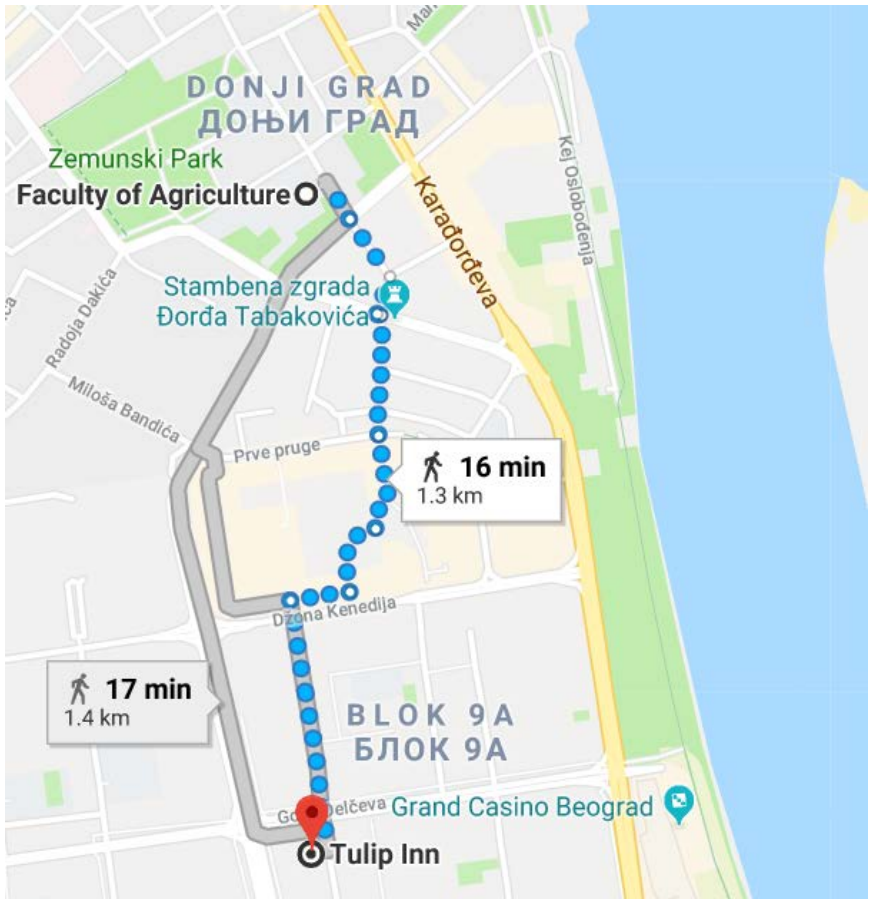

As you will see for your self hotel it is above averagly rated on major booking websites, but beside value for the money benefit it has one major advantage. It is only 1.3 km (less than a mile) or 10 -15 min walking away form the meeting venue – Agrifaculty. Be aware that the number of IPEMA designated rooms is limited to 40 and will be available on first asked first reserved basis.

PLEASE SEE NEXT PAGE